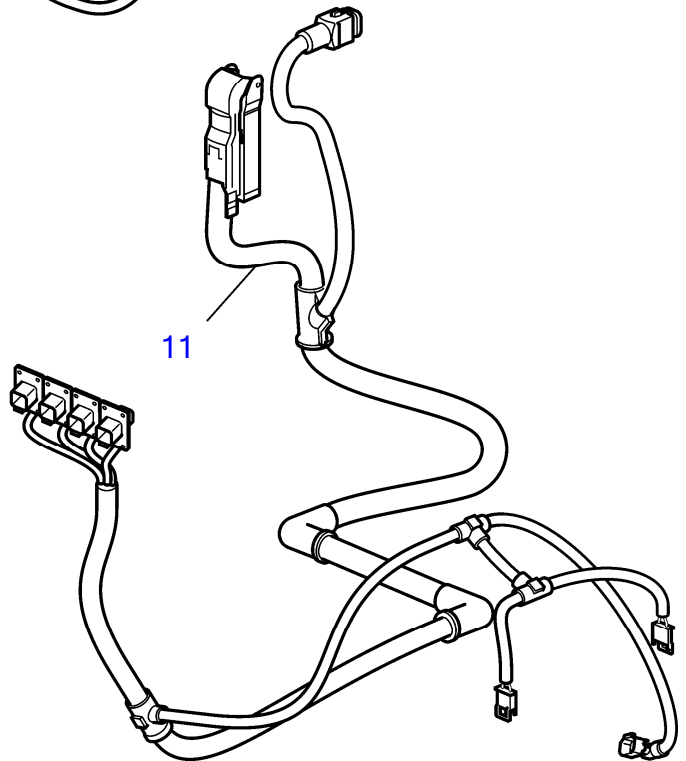

D8A1-A MP, D8A3-A MP

28911

D8A1-A MP, D8A3-A MP

REF	PART NO.	QTY	DESCRIPTION	NOTES
1	22737192	1	Wiring harness	Transmission cable, reverse gear, D8, MGX Inboard
2	22478734	1	• Bracket	
3	972399	20	• Six point socket scr	
4	22728078	1	Wiring harness	Transmission cable, reverse gear, D8, ZF Inboard
5	22478734	1	• Bracket	
6	972399	20	• Six point socket scr	
7	21831016	1	Wiring harness	SN: -A526985, Transmission cable, reverse gear, D3, Reverse gear, Inboard
	22678247	1	Wiring harness	SN:A526986-, Transmission cable, reverse gear, D3, Reverse gear, Inboard, With old Reverse gear before SN: -A517543 you need Solenoid valve kit
8	21768003	1	• Bracket	
9	969278	12	• Six point socket scr	
10	22769770	1	• Cable connection	
11	22390854	1	Wiring harness	SN -A527006, Transmission cable, reverse gear, D4/D6, Reverse gear, Inboard
	22679225	1	Wiring harness	SN A527007-, Transmission cable, reverse gear, D4/D6, Reverse gear, Inboard, With old Reverse gear before SN: -A517543 you need Solenoid valve kit