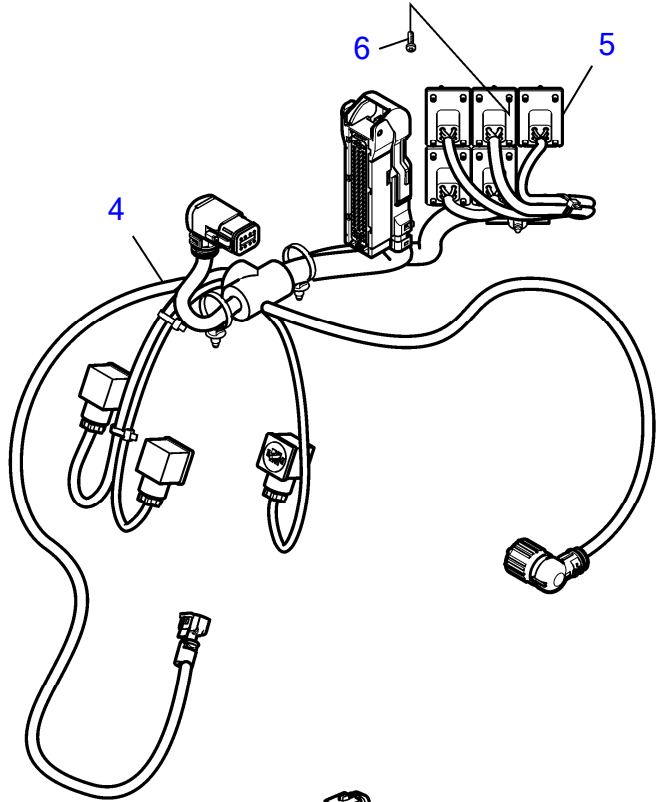

D8A1-A MP, D8A3-A MP

28911

D8A1-A MP, D8A3-A MP

REF	PART NO.	QTY	DESCRIPTION	NOTES
1	22737192	1	Wiring harness	Transmission cable, reverse gear, D8, MGX Inboard
2	22478734	1	• Bracket	
3	972399	20	• Six point socket scr	
4	22728078	1	Wiring harness	Transmission cable, reverse gear, D8, ZF Inboard
5	22478734	1	• Bracket	
6	972399	20	• Six point socket scr	
7	21831016	1	Wiring harness	SN: -A526985, Transmission cable, reverse gear, D3, Reverse gear, Inboard
	22678247	1	Wiring harness	SN:A526986-, Transmission cable, reverse gear, D3, Reverse gear, Inboard, With old Reverse gear before SN: -A517543 you need Solenoid valve kit
8	21768003	1	• Bracket	
9	969278	12	• Six point socket scr	
10	22769770	1	• Cable connection	
11	22390854	1	Wiring harness	SN -A527006, Transmission cable, reverse gear, D4/D6, Reverse gear, Inboard
	22679225	1	Wiring harness	SN A527007-, Transmission cable, reverse gear, D4/D6, Reverse gear, Inboard, With old Reverse gear before SN: -A517543 you need Solenoid valve kit