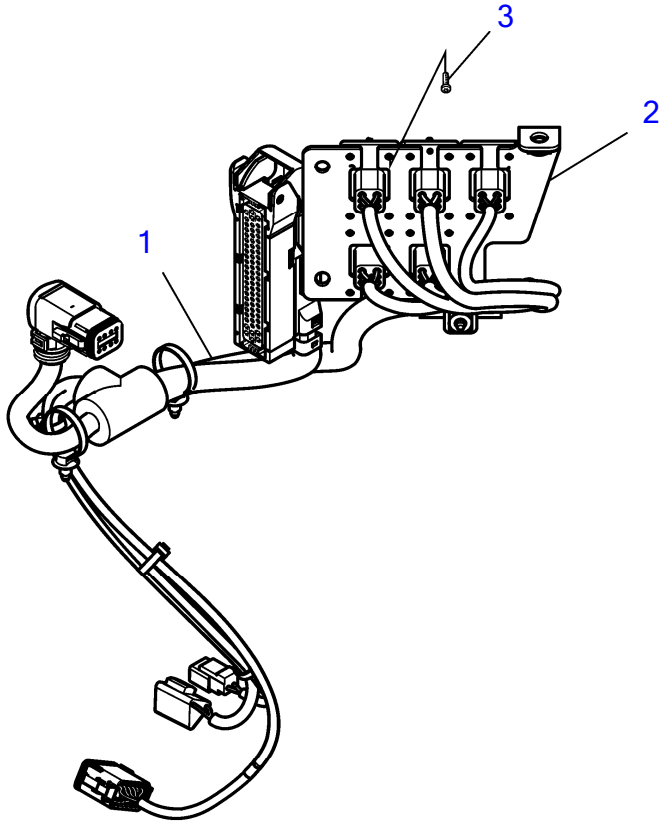

D8A1-A MP, D8A3-A MP

28911

D8A1-A MP, D8A3-A MP

REF	PART NO.	QTY	DESCRIPTION	NOTES
1	22737192	1	Wiring harness	Transmission cable, reverse gear, D8, MGX Inboard
2	22478734	1	• Bracket	
3	972399	20	• Six point socket scr	
4	22728078	1	Wiring harness	Transmission cable, reverse gear, D8, ZF Inboard
5	22478734	1	• Bracket	
6	972399	20	• Six point socket scr	
7	21831016	1	Wiring harness	SN: -A526985, Transmission cable, reverse gear, D3, Reverse gear, Inboard
	22678247	1	Wiring harness	SN:A526986-, Transmission cable, reverse gear, D3, Reverse gear, Inboard, With old Reverse gear before SN: -A517543 you need Solenoid valve kit
8	21768003	1	• Bracket	
9	969278	12	• Six point socket scr	
10	22769770	1	• Cable connection	
11	22390854	1	Wiring harness	SN -A527006, Transmission cable, reverse gear, D4/D6, Reverse gear, Inboard
	22679225	1	Wiring harness	SN A527007-, Transmission cable, reverse gear, D4/D6, Reverse gear, Inboard, With old Reverse gear before SN: -A517543 you need Solenoid valve kit