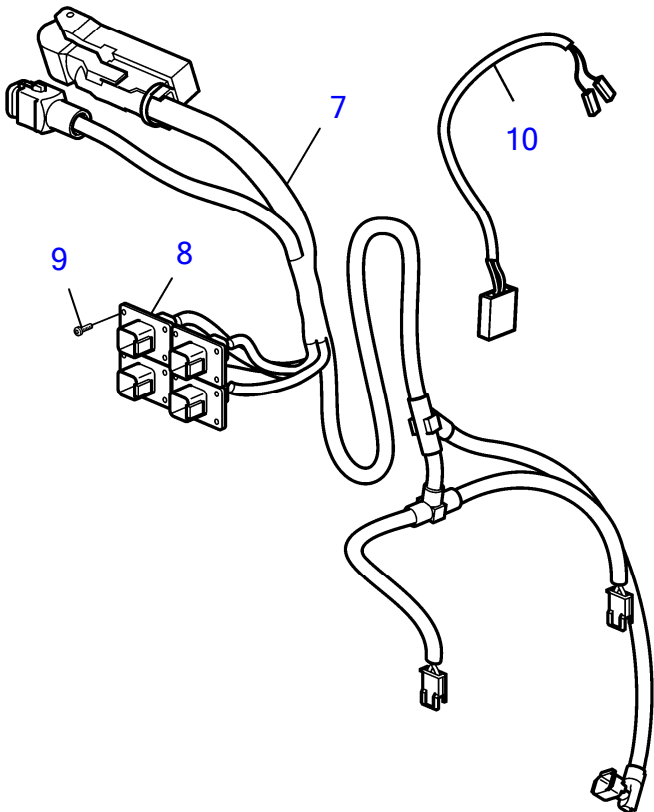

D8A1-A MP, D8A3-A MP

28911

D8A1-A MP, D8A3-A MP

REF	PART NO.	QTY	DESCRIPTION	NOTES
1	22737192	1	Wiring harness	Transmission cable, reverse gear, D8, MGX Inboard
2	22478734	1	• Bracket	
3	972399	20	• Six point socket scr	
4	22728078	1	Wiring harness	Transmission cable, reverse gear, D8, ZF Inboard
5	22478734	1	• Bracket	
6	972399	20	• Six point socket scr	
7	21831016	1	Wiring harness	SN: -A526985, Transmission cable, reverse gear, D3, Reverse gear, Inboard
	22678247	1	Wiring harness	SN:A526986-, Transmission cable, reverse gear, D3, Reverse gear, Inboard, With old Reverse gear before SN: -A517543 you need Solenoid valve kit
8	21768003	1	• Bracket	
9	969278	12	• Six point socket scr	
10	22769770	1	• Cable connection	
11	22390854	1	Wiring harness	SN -A527006, Transmission cable, reverse gear, D4/D6, Reverse gear, Inboard
	22679225	1	Wiring harness	SN A527007-, Transmission cable, reverse gear, D4/D6, Reverse gear, Inboard, With old Reverse gear before SN: -A517543 you need Solenoid valve kit